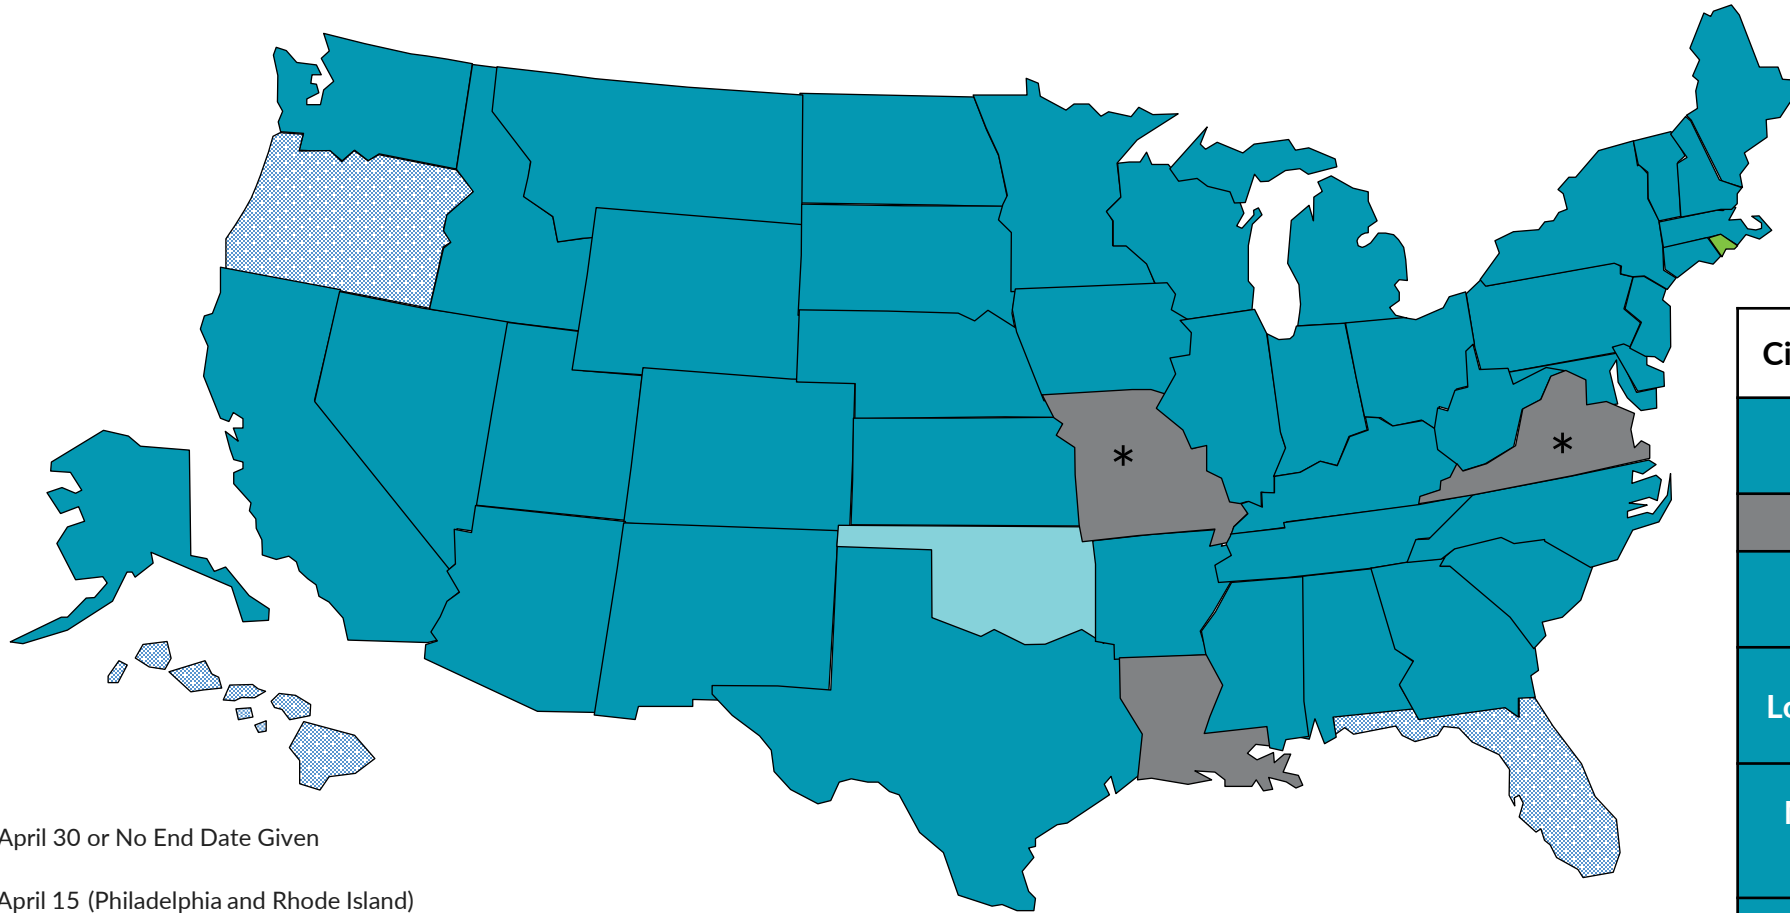

# 2025-2026 RSV mAb Season Extension

- Extending to April 30 or No End Date Given
- Extending to April 15 (Philadelphia and Rhode Island)
- Still Deciding as of April 1, 2026
- Not Extending Season
- Year-round Season or Based on Epi Data
- \* Will consider orders from providers on a case-by-case basis

City/County	Territory
Chicago	American Samoa
DC	Guam
Houston	Marshall Islands
Los Angeles	Fed. States of Micronesia
Maricopa County	Northern Mariana Islands
NYC	Palau
Philadelphia	Puerto Rico
San Antonio	Virgin Islands